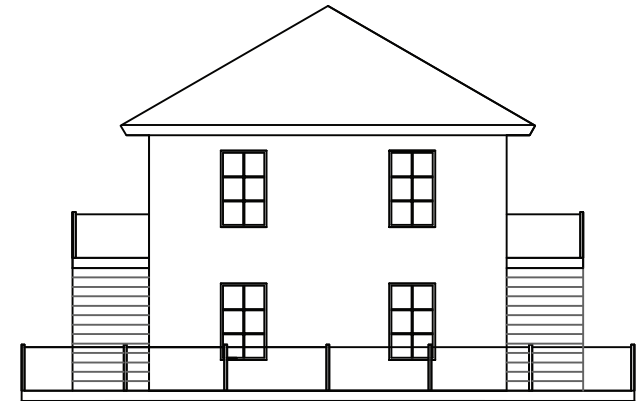

REAR SIDE

LEFT SIDE

FRONT SIDE

**Iraq House**

18 X 7 X 5.6

ELEVATIONS

CAD DRAFTING BY STUDIO FARJA

ARCHITECTURAL DESIGN BY GÖSTA SUNDBERG