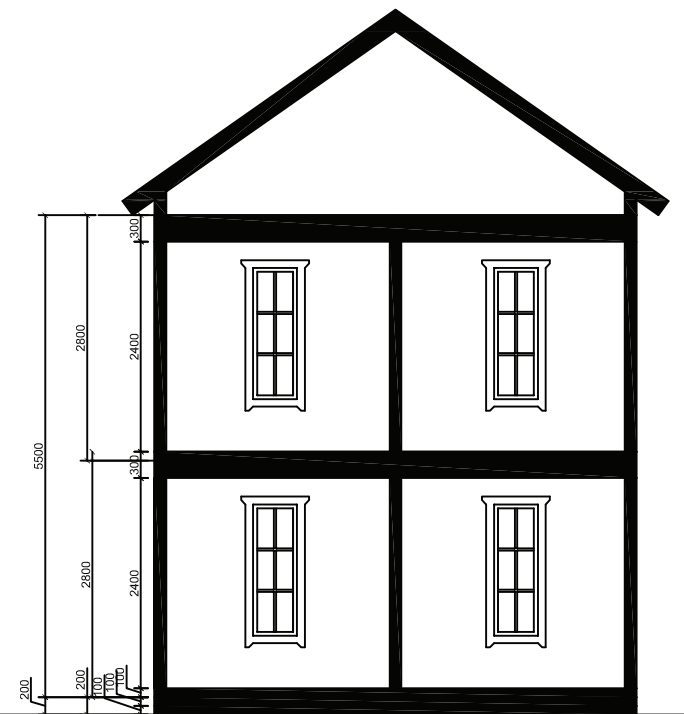

SECTION A-A

SECTION B-B

FRIGGEBOD OKTET

5.5 X 13.75 X 5.6

SECTIONS

ARCHITECTURAL DRAWING BY GÖSTA SUNDBERG

CAD DRAFTING BY STUDIO FARJA

11.11.11