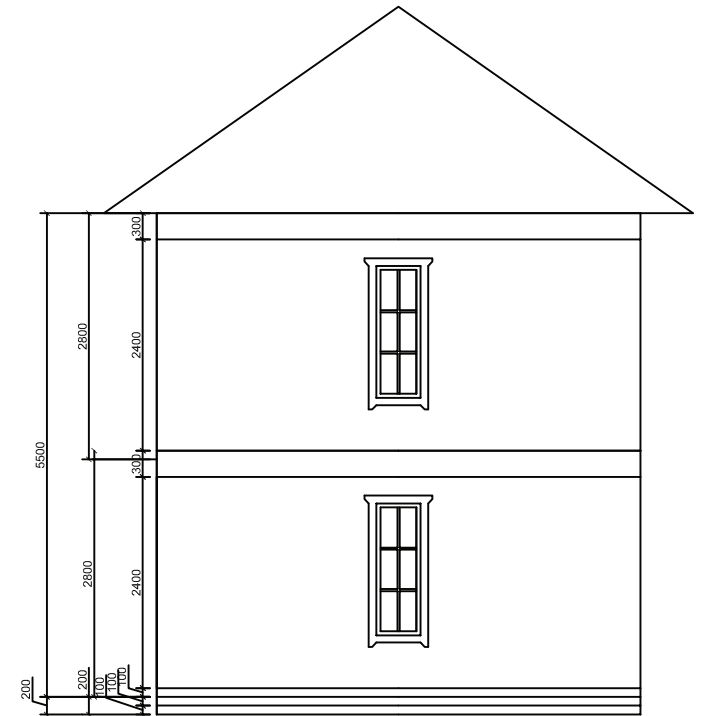

FRONT ELEVATION

SIDE ELEVATION

Van Oktet

5.5 X 13.75 X 5.6

ELEVATIONS

CAD DRAFTING BY STUDIO FARJA

ARCHITECTURAL DESIGN BY GÖSTA SUNDBERG

11.12.12